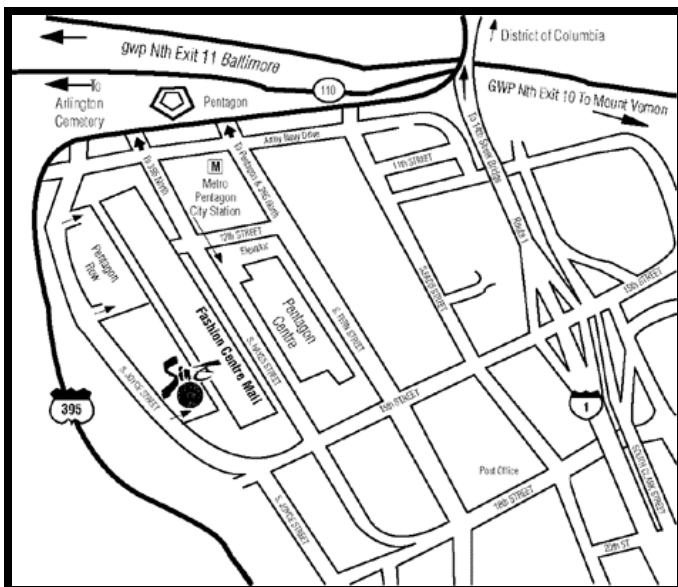

Working Capital Chapter DC

Networking Social

*Join the Women in Defense Capital Chapter for our
April Networking Social, Held at Siné Irish Pub in the
Pentagon Row Shopping Center*

**Tuesday, April 28, 2009
5:30 – 7:30 pm**

Appetizers Provided

Directions & Map Below

For Questions or to RSVP, contact Laura O'Neal at laura.oneal@robbinsgioia.com

Location:

Siné Irish Pub (on Pentagon Row) *[Click Here](#) for Website*
1301 South Joyce Street
Arlington, VA 22202

Directions:

Behind the "Fashion Centre" in Pentagon City off the Pentagon City metro on the Blue/Yellow lines. Parking is available in the nearby Fashion Centre parking decks and metered parking is available on the street.