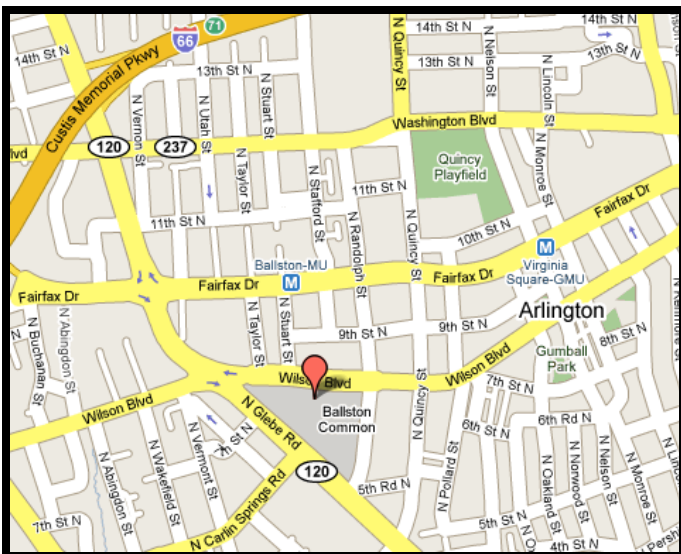

Washington, DC Capital Chapter

Networking Social

*Join the Women in Defense Capital Chapter for our
October Networking Social, Held at Rock Bottom
Located in Ballston Common Mall*

**Tuesday, October 27, 2009
5:30 – 7:00 pm**

Appetizers & Drinks Provided

Directions & Map Below

For Questions or to RSVP, contact Laura O'Neal at loneal@lmi.org

Location:

Rock Bottom (Arlington Location) *[Click Here](#) for Website*
4238 Wilson Boulevard Suite 1256
Arlington, VA 22203

Directions:

Located in the Ballston Common Mall at the corner of Glebe and Wilson Boulevard, just two blocks from the Ballston Metro (on the Orange Line). Parking is available in the Ballston Common Mall (3 hours for \$1.00).